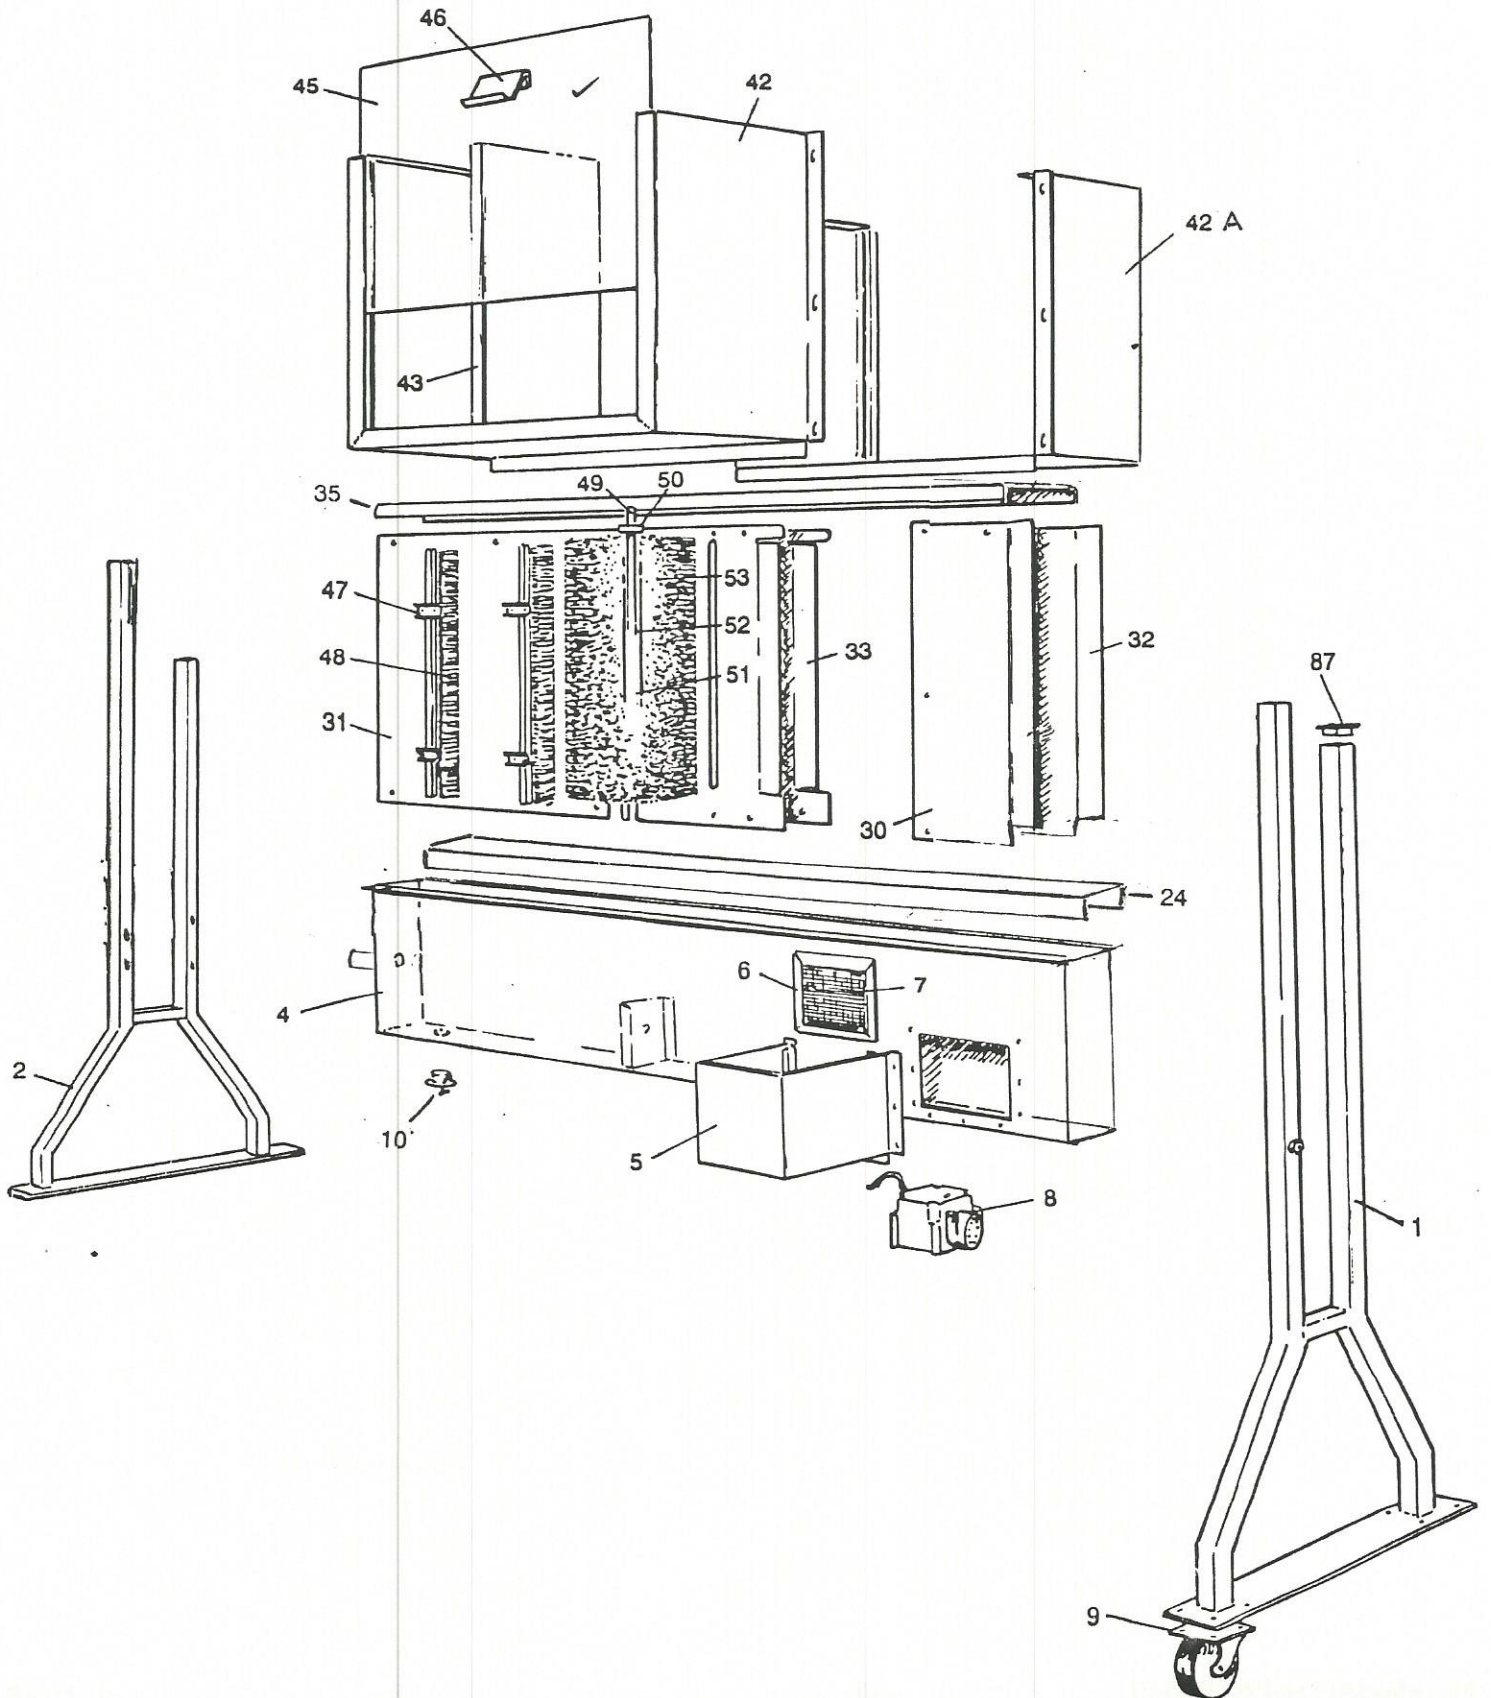

Parts List

Ref.#	Part#	Description	Qty.	Ref.#	Part#	Description	Qty.
1	WSA2	Leg Frame Assembly (feed side)	1	46	WS69	Window Handle	2
2	WSA3	Leg Frame Assembly (exit side)	1	47	WSA8	Brush Spine Assembly	4
3	WS27	End Cover (feed side)	1	48	J0100	20" Brush	4
4	WS43	End Cover (exit side)	1	49	WS67	Brush Shaft	2
5	WS18	Sump	1	50	WS57	Bushing	2
6	WS19	Sump Screen	1	51	WS56	Brush Core	2
7	WS55	Secondary Filter	1	52	WS68	Brush Spine	2
8	P0020	Pump	1	53	J0002	12" Diameter Brush	2
9	J0118	Caster	4	54	WS23	Motor Mount Bracket	1
10	J0108	Drain Plug	2	55	WSA1	Gear Bracket Assembly	1
11	WS58	Outlet Drain	1	56	WS66	Gear Bracket Spacer	1
12	WS25	Chair Feed Drive Shaft	1	57	WSA5	Rinse Header	1
13	M0134	Drive Sprocket	2	58	WSA6	Wash Header	1
14	WS24	Drive Shaft	1	59	WSA7	Inlet Tube	1
15	WS64	1.31" Sprocket Spacer	2	60	WS21	Spray Tubes	4
16	WS63	2.03" Sprocket Spacer	2	61	WS47	Spray Tube Plugs	4
17	J0122	Bearing 3/4" Bore	4	62	T0004	Brass Hose Fitting	1
18	WS16	Adjusting Plate	2	63	J0107	Water Valve	1
19	M0128	6" Pulley	1	64	F0012	31" Vinyl Hose	1
20	WS48	Spacer	1	65	J0115	Bearings w/1" Bore	4
21	K3195	Bolt	1	66	WS33	Pulley Adjusting Bracket	1
22	WS6	Chair Pusher	3	67	V1081	Plastic Idler	1
23	M0135	Chain Assembly	1	68	WS15	Pulley Mount Bracket	1
24	WS28	Chair Support Angle (right)	1	69	M0127	5" Pulley w/1" Bore	2
25	WS29	Chair Support Angle (left)	1		M0136	3.95" Pulley w/1" Bore (serial #55+)	
26	WS54	Dryer Tube Plug	2	70	P0021	Motor & Gear Box	1
27	WS52	Dryer Tube	2	71	K0151	3 1/2" Pulley w/5/8" Bore	2
28	WS38	Exit End Cover	1	72	P0022	Angle Gear Box	1
29	WS22	Flange Stiffener	2	73	M0129	3 1/2" Pulley w/7/8" Bore	1
30	WS8	Near Panel (right side)	1		M0138	2 3/4" Pulley (serial #55+)	1
31	WS9	Near Panel (left side)	1	74	M0130	6" Pulley w/7/8" Bore	1
32	WS10	Far Panel (right side)	1	75	M0131	47" Belt	1
33	WS11	Far Panel (left side)	1	76	M0133	52" Belt	1
34	WS20	Feed End Cover	1		M0139	50" Belt (serial #55+)	1
35	WS12	Top Cover	1	77	WS42	Control Panel	1
36	F0013	Air Delivery Hose	2	78	J0121	GFI Breaker	1
37	J0109	Hose Clamp	4	79	J0117	Switches	3
38	J0123	2 1/4" Splitter	1		J0128	Switches (serial #55+)	3
39	P0023	Blower	1	80	WS70	Top Cover	1
40	WS71	Pulley Guard	1	81	WS39	Rinse Tube Support	2
41	M0132	A-70 Belt	1	82	WS40	Soap Tube Support	1
	M0137	A-69 Belt (serial #55+)	1	83	WS41	Soap Tube Support	1
42	WS13	Wing Housing	2	84	F0011	Drain Hose	1
43	WS17	Wing Divider	2	85	T0002	Large Spray Nozzles	6
44	WS32	Wing Cover	1	86	T0003	Small Spray Nozzles	6
45	WS51	Wing Window	2	87	J0519	Leg Frame Cap	4

Exploded View