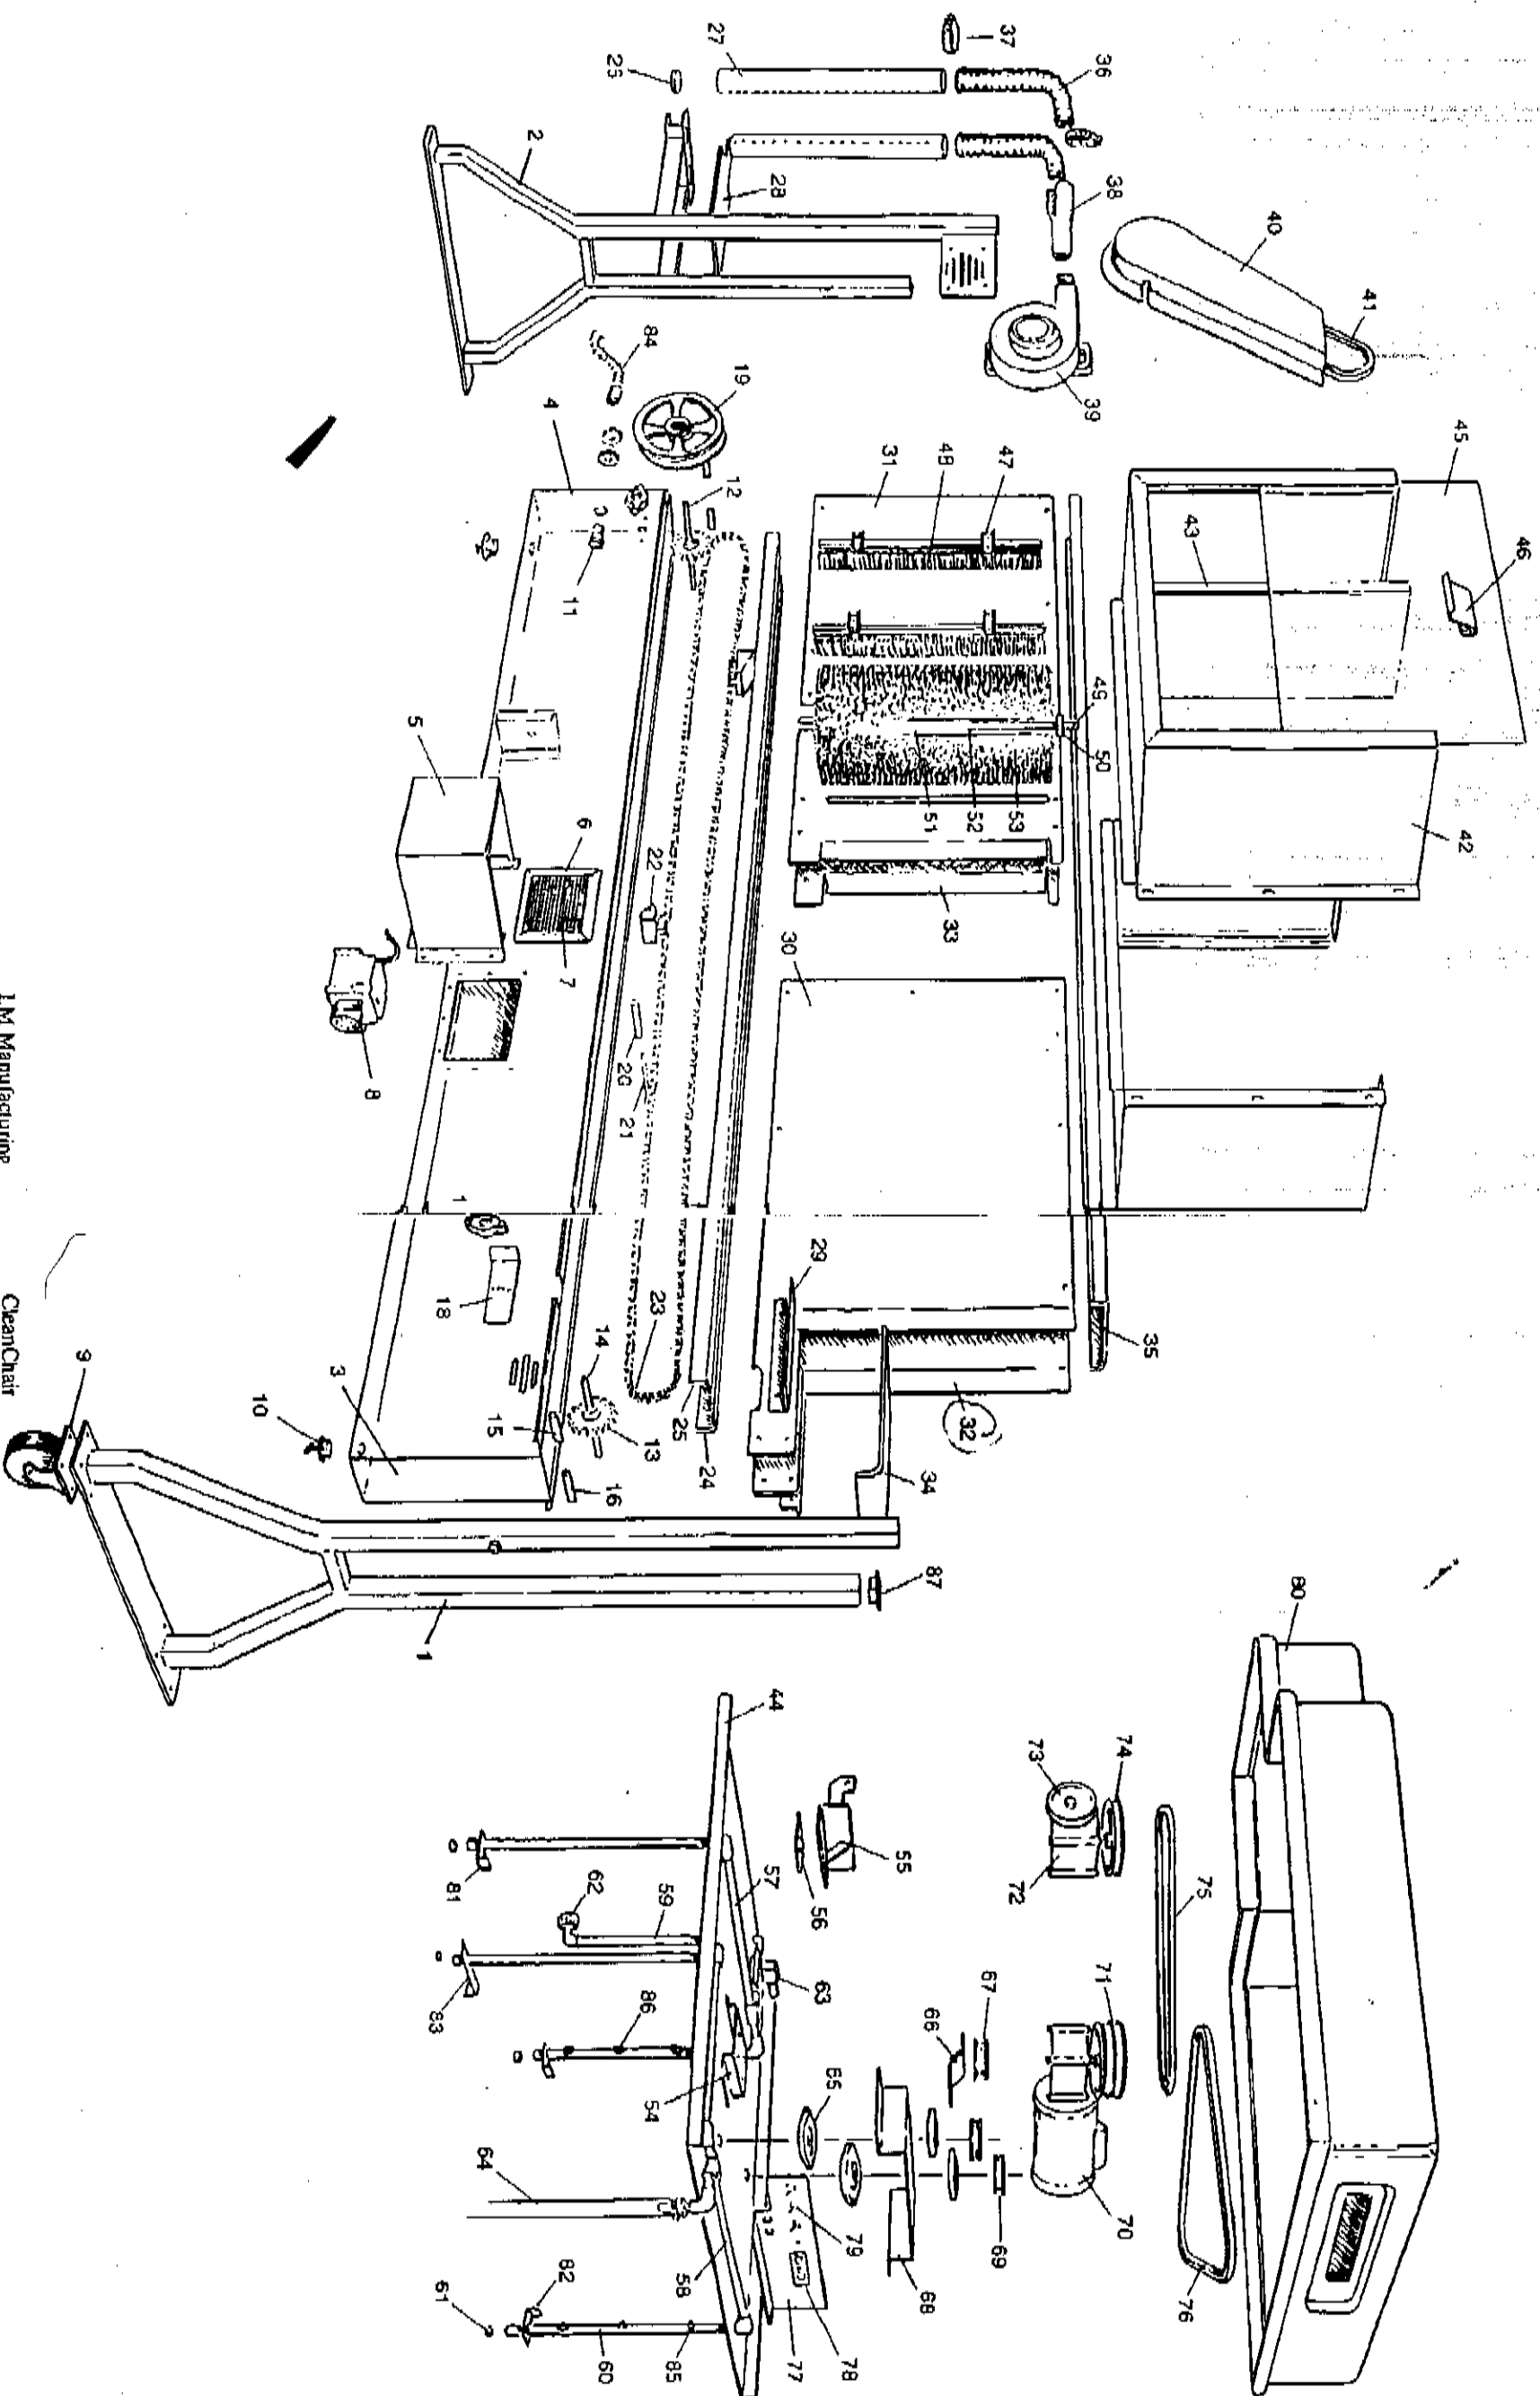

Exploded View

CLEANCHAIR

Parts List

CLEANCHAIR

Ref.#	Part#	Description	Qty.	Ref.#	Part#	Description	Qty.
1	WSA2	Leg Frame Assembly (feed side)	1	46	WS69	Window Handle	2
2	WSA3	Leg Frame Assembly (exit side)	1	47	WSA8	Brush Spine Assembly	4
3	WS27	End Cover (feed side)	1	48	J0100	20" Brush	4
4	WSA3	End Cover (exit side)	1	49	WS67	Brush Shaft	2
5	WS18	Sump	1	50	WS57	Bushing	2
6	WS19	Sump Screen	1	51	WS56	Brush Core	2
7	WS55	Secondary Filter	1	52	WS68	Brush Spine	2
8	P0020	Pump	1	53	J0002	12" Diameter Brush	2
9	J0118	Caster	4	54	WS23	Motor Mount Bracket	1
10	J0108	Drain Plug	2	55	WSA1	Gear Bracket Assembly	1
11	WS58	Outlet Drain	1	56	WS66	Gear Bracket Spacer	1
12	WS25	Chair Feed Drive Shaft	1	57	WSA5	Rinse Header	1
13	M0134	Dir's Sprocket	2	58	WSA6	Wash Header	1
14	WS24	Drive Shaft	1	59	WSA7	Inial Tube	1
15	WS64	1.31" Sprocket Spacer	2	60	WS21	Spray Tubes	4
16	WS63	2.03" Sprocket Spacer	2	61	WSA7	Spray Tube Plugs	4
17	J0122	Bearing 3/4" Bore	4	62	T0004	Brass Hose Fitting	1
18	WS16	Adjusting Plate	2	63	J0107	Water Valve	1
19	M0128	6" Pulley	1	64	F0012	31" Vinyl Hose	1
20	WSA8	Spacer	1	65	J0115	Bearings w/1" Bore	4
21	K3195	Bolt	1	66	WS33	Pulley Adjusting Bracket	1
22	WS6	Chair Pusher	3	67	V1081	Plastic Idler	1
23	M0135	Chain Assembly	1	68	WS15	Pulley Mount Bracket	1
24	WS28	Chair Support Angle (right)	1	69	M0127	5" Pulley w/1" Bore	2
25	WS29	Chair Support Angle (left)	1	70	M0136	3" Pulley w/1" Bore (serial #55+)	1
26	WS54	Dryer Tube Plug	2	71	P0021	Motor & Gear Box	1
27	WS52	Dryer Tube	2	72	K0151	3 1/2" Pulley w/5/8" Bore	2
28	WS38	Exit End Cover	1	73	P0022	Angle Gear Box	1
29	WS22	Flange Stiffener	2	74	M0129	3 1/2" Pulley w/7/8" Bore	1
30	WS8	Near Panel (right side)	1	75	M0138	2 3/4" Pulley (serial #55+)	1
31	WS9	Near Panel (left side)	1	76	M0130	6" Pulley w/7/8" Bore	1
32	WS10	Far Panel (right side)	1	77	M0131	47" Belt	1
33	WS11	Far Panel (left side)	1	78	M0133	52" Belt	1
34	WS20	Feed End Cover	1	79	M0139	50" Belt (serial #55+)	1
35	WS12	Top Cover	1	80	WS42	Control Panel	1
36	F0013	Air Delivery Hose	2	81	J0121	GFI Breaker	1
37	J0109	Hose Clamp	4	82	J0117	Switches	3
38	J0123	2 1/4" Splitter	1	83	J0128	Switches (serial #55+)	3
39	P0023	Blower	1	84	WS70	Top Cover	1
40	WS71	Pulley Guard	1	85	WS39	Rinse Tube Support	2
41	M0132	A-70 Belt	1	86	WS40	Soap Tube Support	1
42	M0137	A-69 Belt (serial #55+)	1	87	WS41	Soap Tube Support	1
43	WS17	Wing Divider	2	88	F0011	Drain Hose	1
44	WS32	Wing Cover	1	89	T0002	Large Spray Nozzles	6
45	WS51	Wing Window	2	90	T0003	Small Spray Nozzles	6
				91	J0519	Leg Frame Cap	4